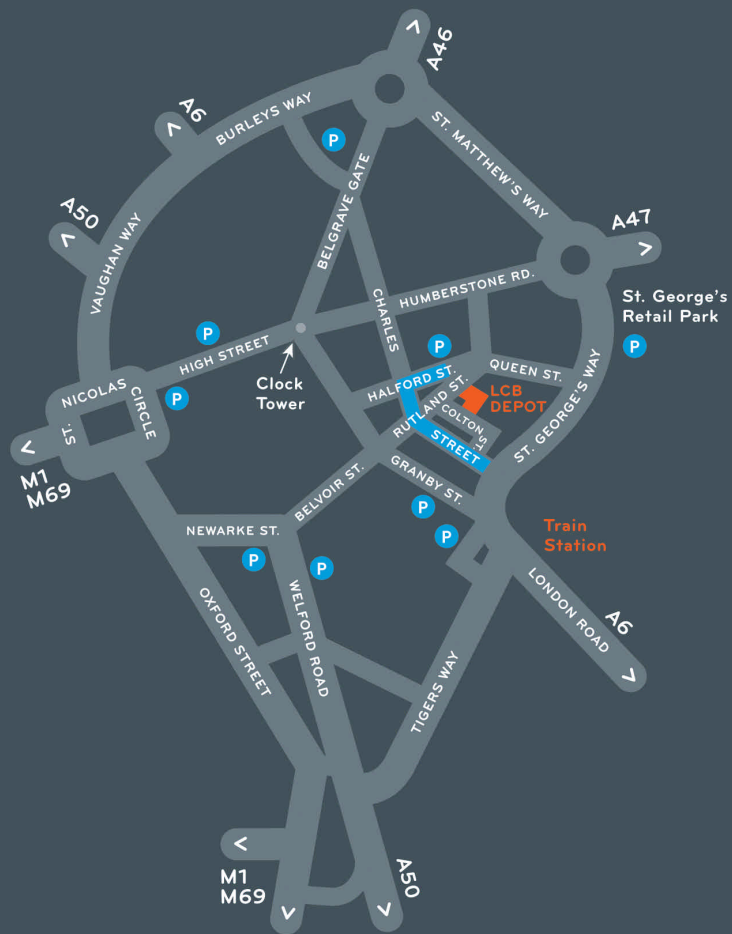

Location:

Directions:

Walk/ride

From the city centre follow signs to the train station, turn into Rutland Street. We're on the right.

Train

Turn right out of the station. Follow signs to the City Centre, then turn right into Rutland Street. We're on the right.

Drive

Follow signs to Leicester City Centre, then to the train station. From the inner ring-road turn onto Charles St. Take the second right into Halford St, and find the NCP car park on the left. We're opposite on Rutland Street.

Disabled:

Parking

We have 2 disabled parking spaces in the LCB Depot courtyard for blue badge holders - access is from Colton St.